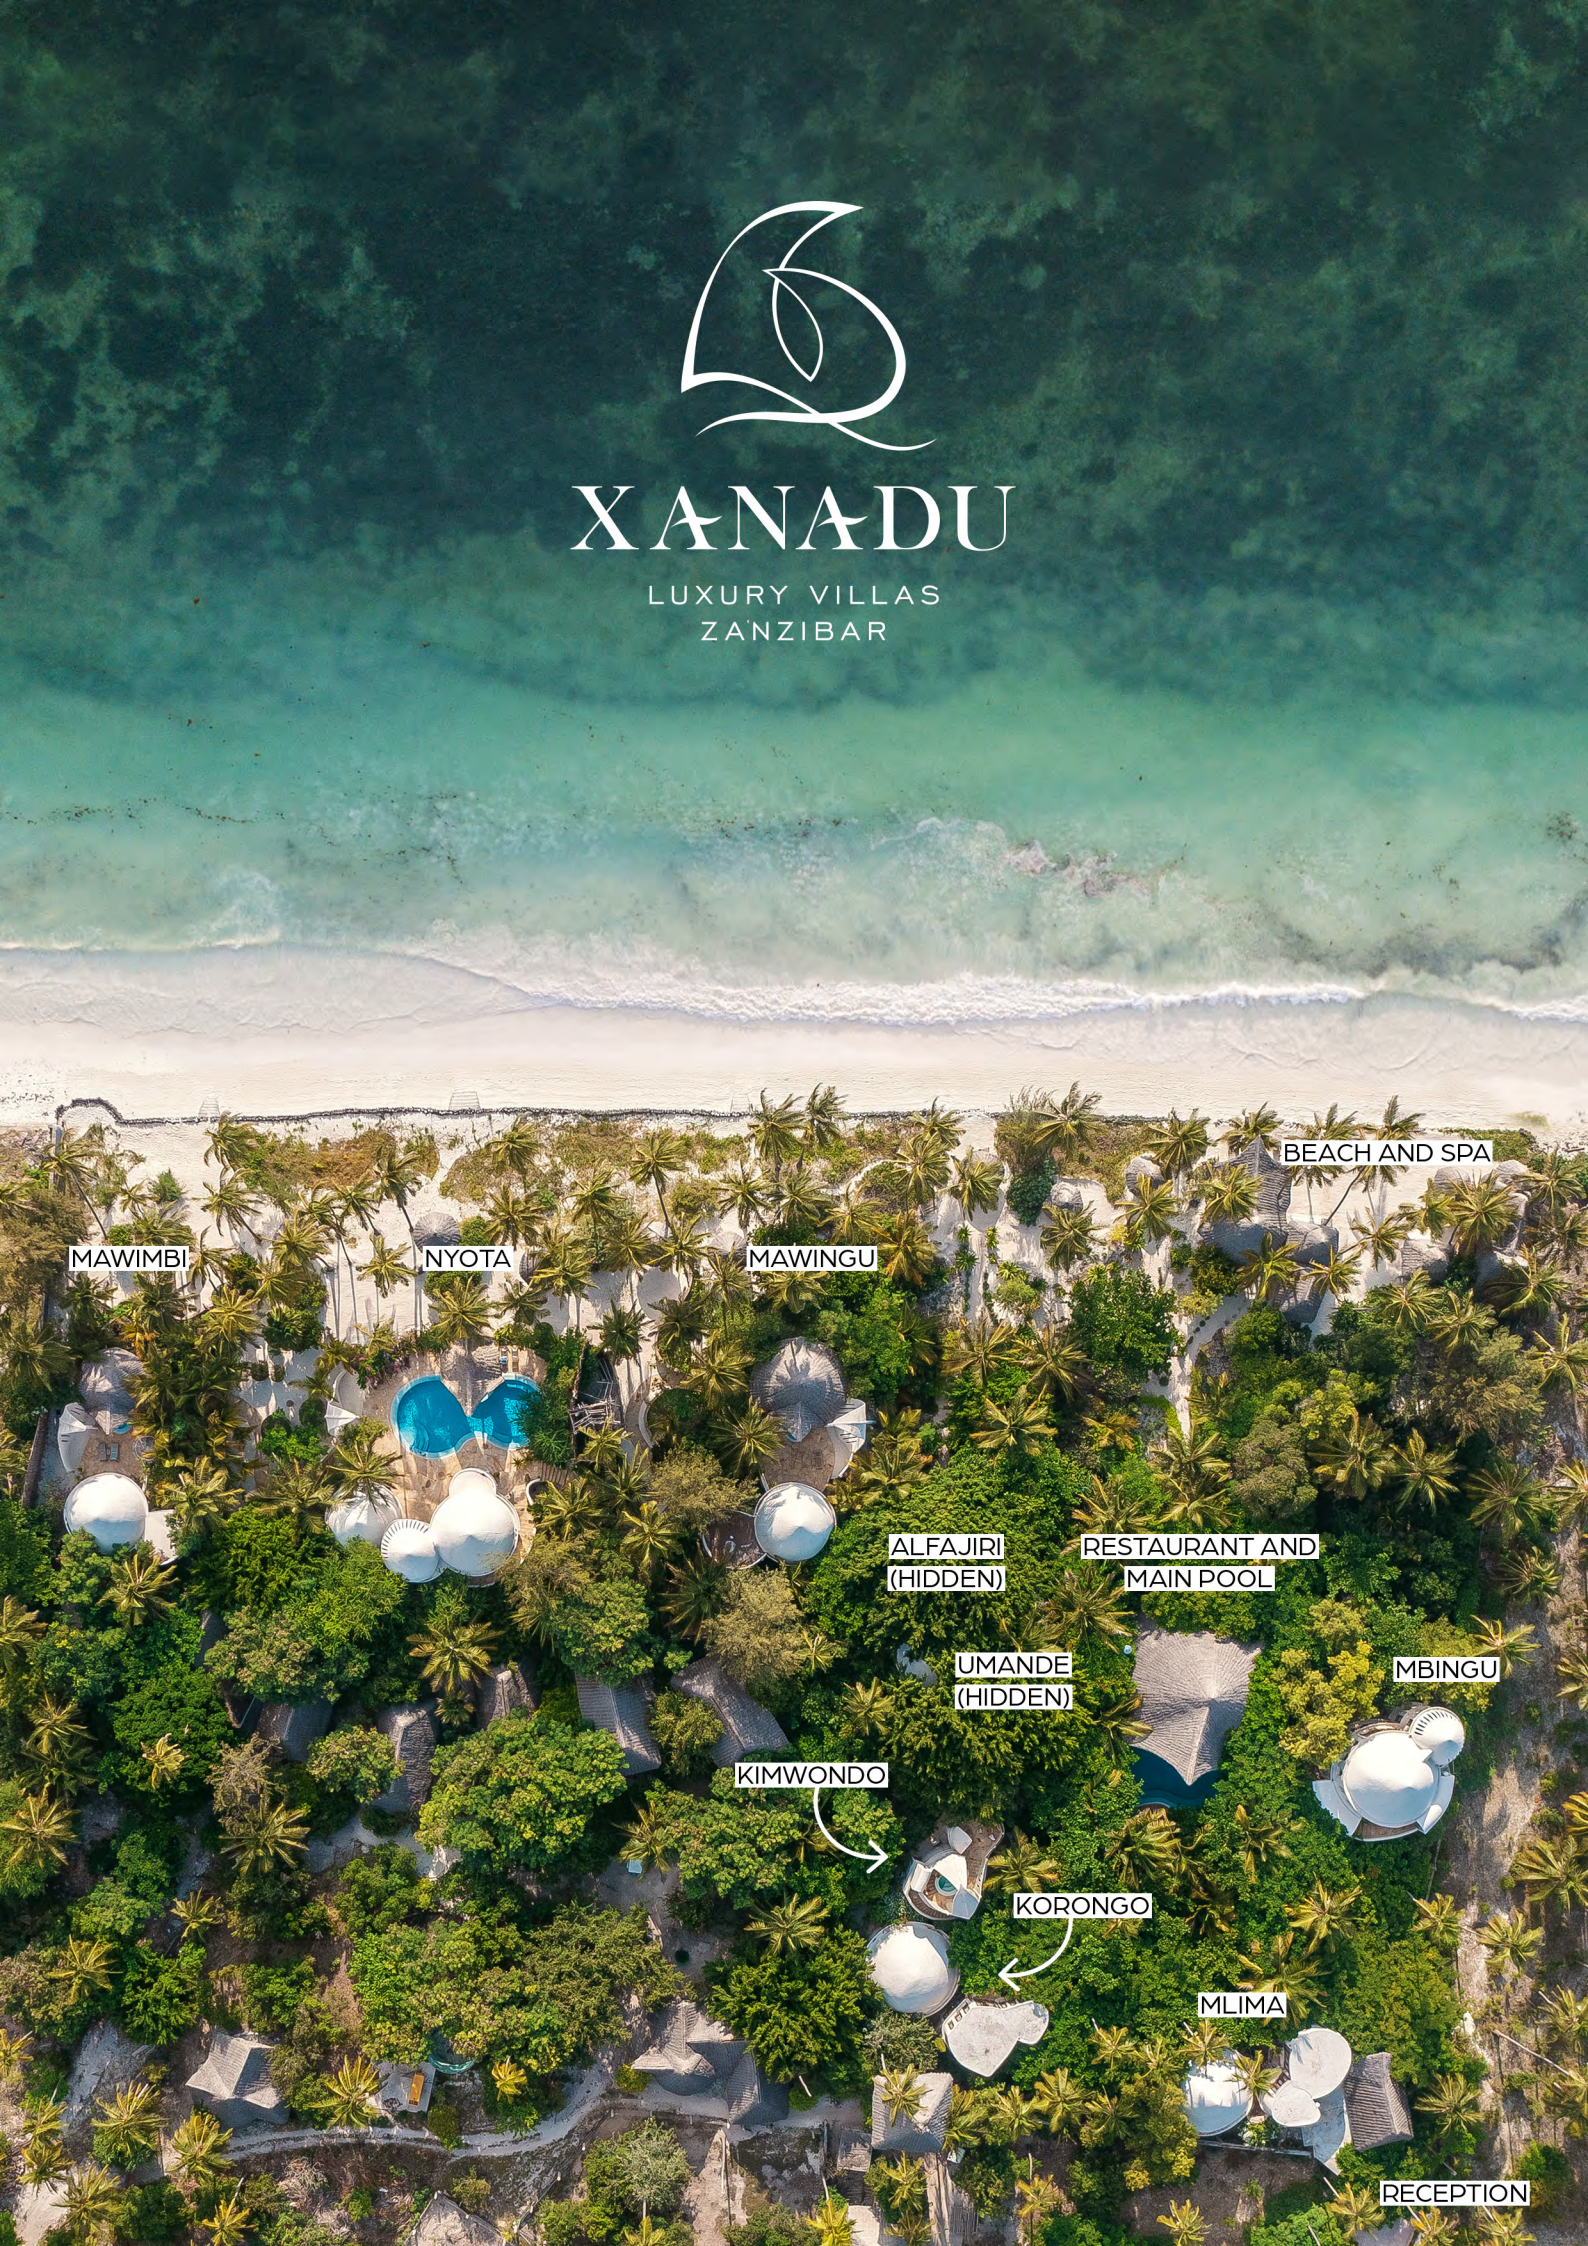

XANADU

LUXURY VILLAS
ZANZIBAR

MAWIMBI

NYOTA

MAWINGU

BEACH AND SPA

ALFAJIRI
(HIDDEN)

RESTAURANT AND
MAIN POOL