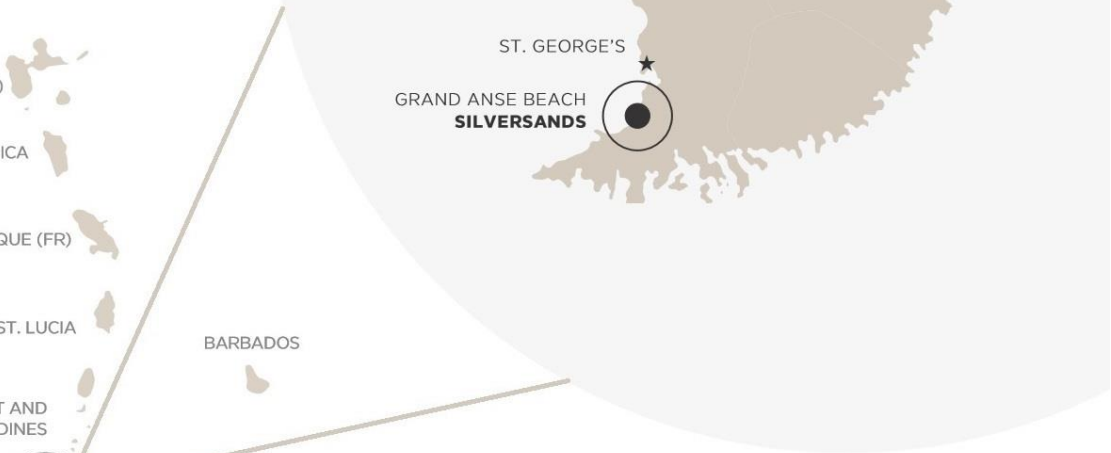

SILVERSANDS

GRENADA

DOMINICAN
REPUBLIC

PUERTO RICO (US)

ST. KITTS AND NEVIS

MONTSERRAT (UK)

GUADELOUPE (FR)

DOMINICA

MARTINIQUE (FR)

ST. LUCIA

ST. VINCENT AND
THE GRENADINES

GRENADA

NETHERLANDS ANTILLES (NL)

TRINIDAD AND
TOBAGO

CARIBBEAN SEA

GRENADA

ST. GEORGE'S

GRAND ANSE BEACH
SILVERSANDS

Aiport Code
GND