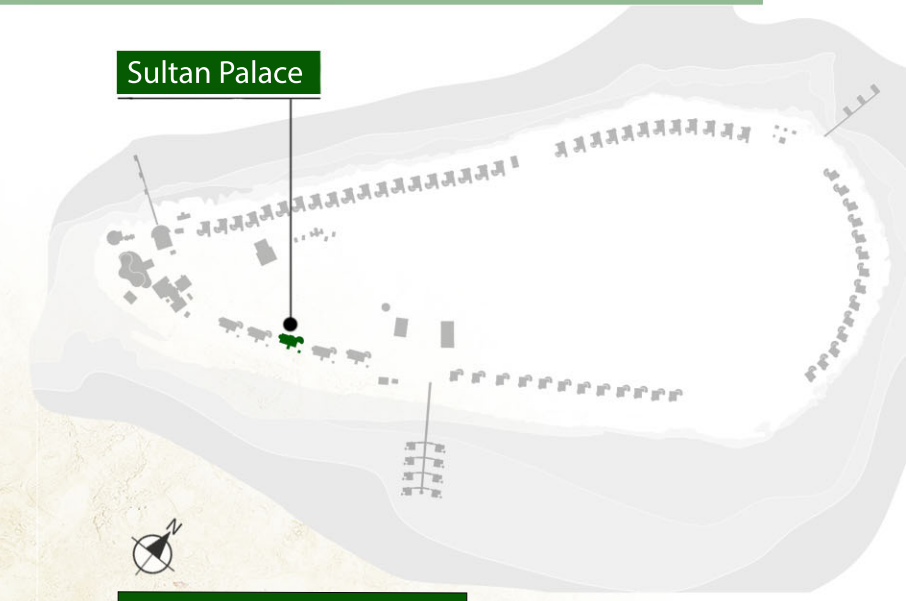

BAWE ISLAND MAP

SULTAN PALACE

Sultan Palace