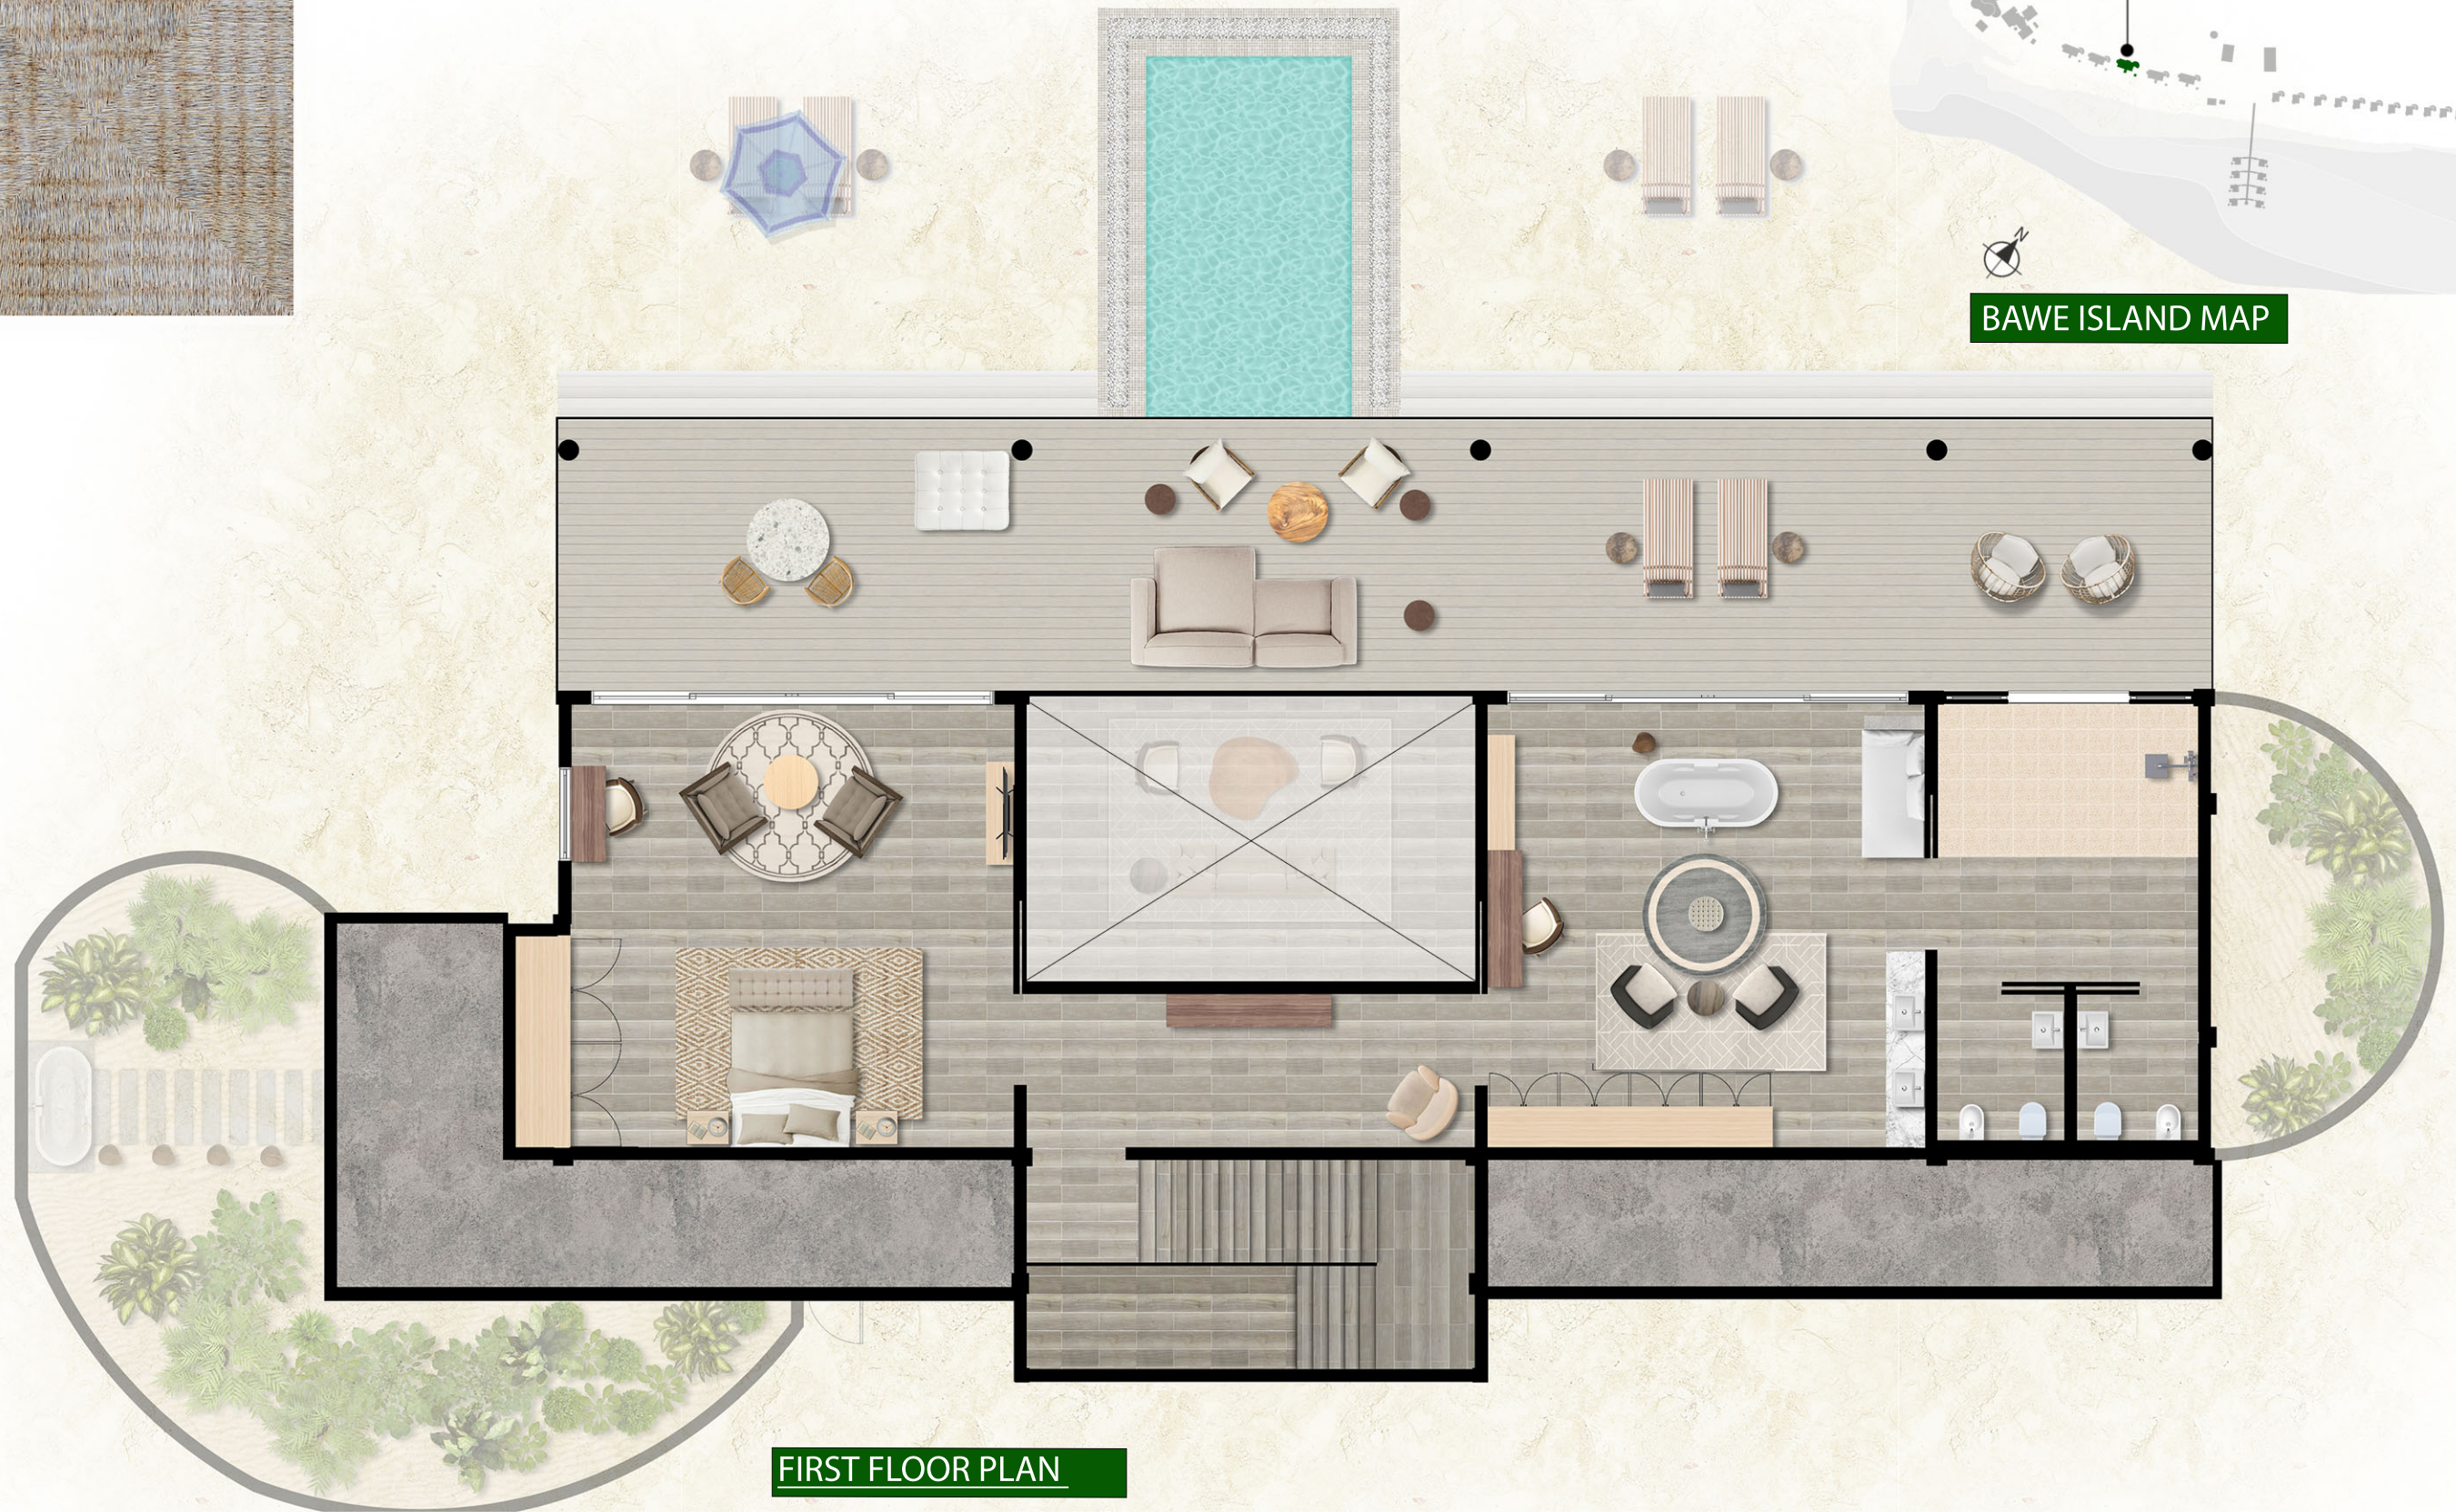

OUTDOOR TERRACE

ZANZIBAR VILLA

FLOOR PLAN

Zanzibar Villa

BAWE ISLAND MAP

ZANZIBAR VILLA

MAIN BEDROOM

BEDROOM 2

MAIN BATHROOM

LIVING ROOM BY ETRO

SULTAN PALACE

GROUND FLOOR PLAN

Sultan Palace

BAWE ISLAND MAP

SULTAN PALACE

Sultan Palace

BAWE ISLAND MAP

FIRST FLOOR PLAN

SULTAN PALACE

OUTDOOR DECK

BEDROOM 2

GROUND FLOOR PLAN

MAIN BEDROOM

MAIN BATHROOM

BAWE ISLAND MAP

LAGOON SUITE WITH POOL

LOWER DECK

BATHROOM

BEDROOM

BATHROOM