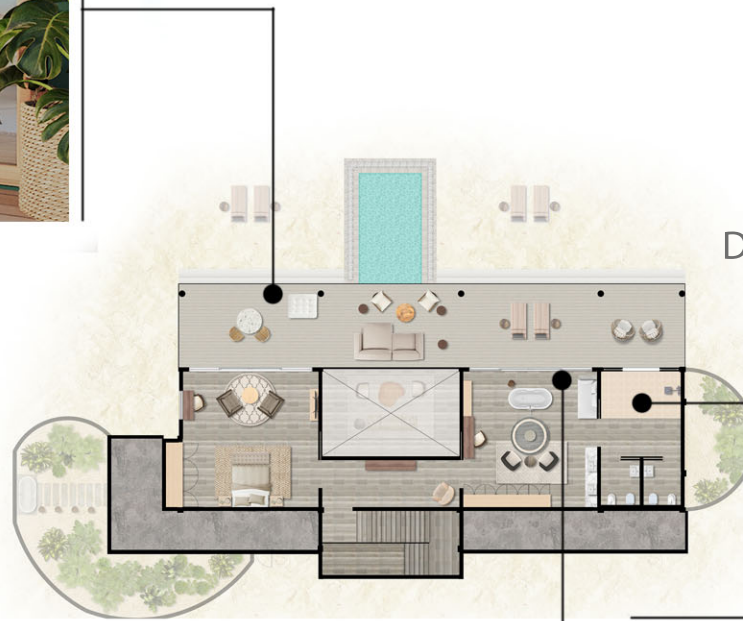

BAWE ISLAND MAP

BEACH VILLA

FLOOR PLAN

BAWE ISLAND MAP

BEACH VILLA

OUTDOOR DECK

BEDROOM

BATHROOM

BAWE ISLAND MAP

FIRST FLOOR PLAN

SULTAN PALACE

OUTDOOR DECK

BEDROOM 2

GROUND FLOOR PLAN

MAIN BEDROOM

MAIN BATHROOM

SULTAN PALACE

OUTDOOR DECK

DYSON SUPERSONIC HAIRDRYER

FIRST FLOOR PLAN

BATHROOM

BATHROOM

LAGOON SUITE WITH POOL

FLOOR PLAN

BAWE ISLAND MAP

LAGOON SUITE WITH POOL

LOWER DECK

BATHROOM

BEDROOM

BATHROOM