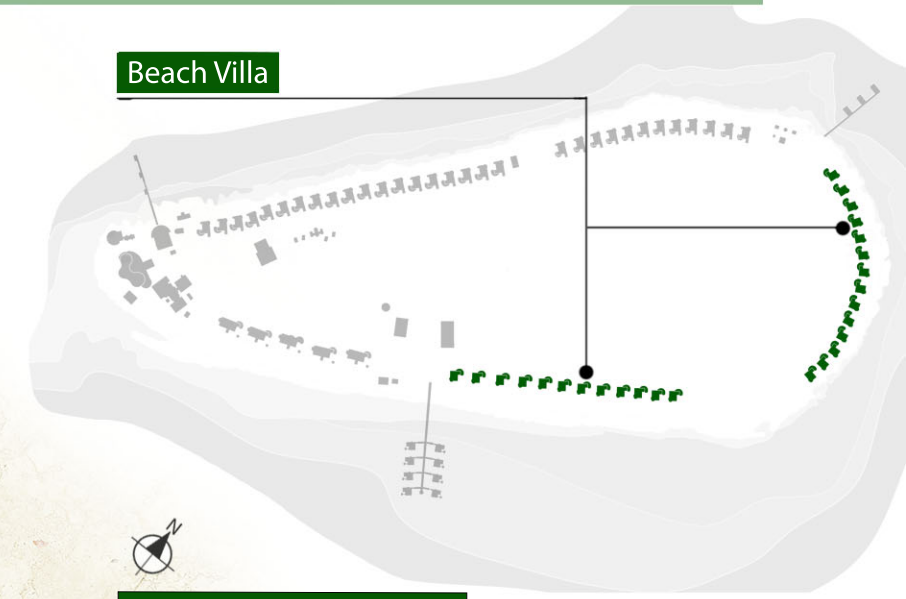

BAWE ISLAND

GUEST VILLAS

Prepared By :

LEGEND :

- | | | |
|---------------------------------|--------------------------|-----------------------------|
| 01 - MAIN BAR & POOL | 10 - HELIPAD | 18 - ZANZIBAR VILLA |
| 02 - MAIN RESTAURANT | 11 - FUTSAL COURT | 19 - SULTAN PALACE |
| 03 - PIZZA & TENPANYAKI KITCHEN | 12 - PADEL COURT | 20 - LAGOON SUITE WITH POOL |
| 04 - RECEPTION | 13 - GYM & YOGA PAVILION | 21 - ARRIVAL JETTY & HEAD |
| 05 - BICYCLE SHOP | 14 - BEACH BAR | 22 - SERVICE JETTY & HEAD |
| 06 - DIVE CENTER | 15 - JUNGLE RESTAURANT | |
| 07 - WATER SPORTS | 16 - BEACH SUITE | |
| 08 - KIDS CLUB | 17 - BEACH VILLA | |
| 09 - SPA | | |

BAWE ISLAND MAP

BEACH VILLA

FLOOR PLAN

BAWE ISLAND MAP

BEACH VILLA

OUTDOOR DECK

BEDROOM

BATHROOM