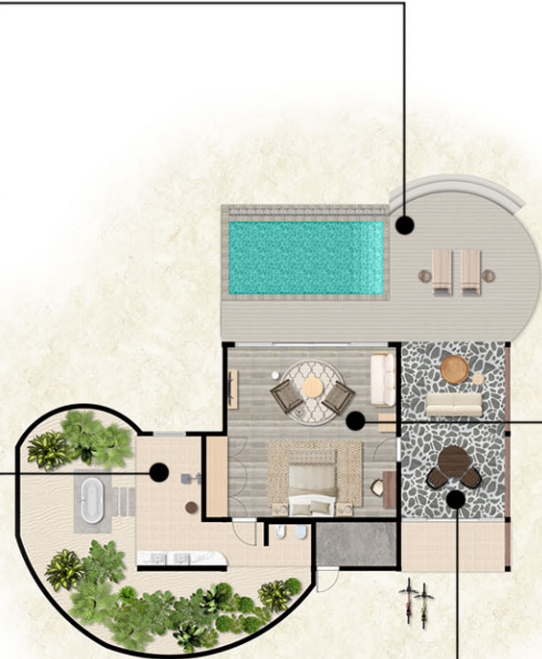

BAWE ISLAND

GUEST VILLAS

Prepared By :

LEGEND :

- | | | |
|---------------------------------|--------------------------|-----------------------------|
| 01 - MAIN BAR & POOL | 10 - HELIPAD | 18 - ZANZIBAR VILLA |
| 02 - MAIN RESTAURANT | 11 - FUTSAL COURT | 19 - SULTAN PALACE |
| 03 - PIZZA & TENPANYAKI KITCHEN | 12 - PADEL COURT | 20 - LAGOON SUITE WITH POOL |
| 04 - RECEPTION | 13 - GYM & YOGA PAVILION | 21 - ARRIVAL JETTY & HEAD |
| 05 - BICYCLE SHOP | 14 - BEACH BAR | 22 - SERVICE JETTY & HEAD |
| 06 - DIVE CENTER | 15 - JUNGLE RESTAURANT | |
| 07 - WATER SPORTS | 16 - BEACH SUITE | |
| 08 - KIDS CLUB | 17 - BEACH VILLA | |
| 09 - SPA | | |

BAWE ISLAND MAP

BEACH VILLA

FLOOR PLAN

BAWE ISLAND MAP

BEACH VILLA

OUTDOOR DECK

BEDROOM

BATHROOM

OUTDOOR TERRACE

BEACH SUITE

FLOOR PLAN

BAWE ISLAND MAP

BEACH SUITE

BEDROOM

OUTDOOR TERRACE

BATHROOM

OUTDOOR TERRACE

ZANZIBAR VILLA

FLOOR PLAN

Zanzibar Villa

BAWE ISLAND MAP

ZANZIBAR VILLA

MAIN BEDROOM

BEDROOM 2