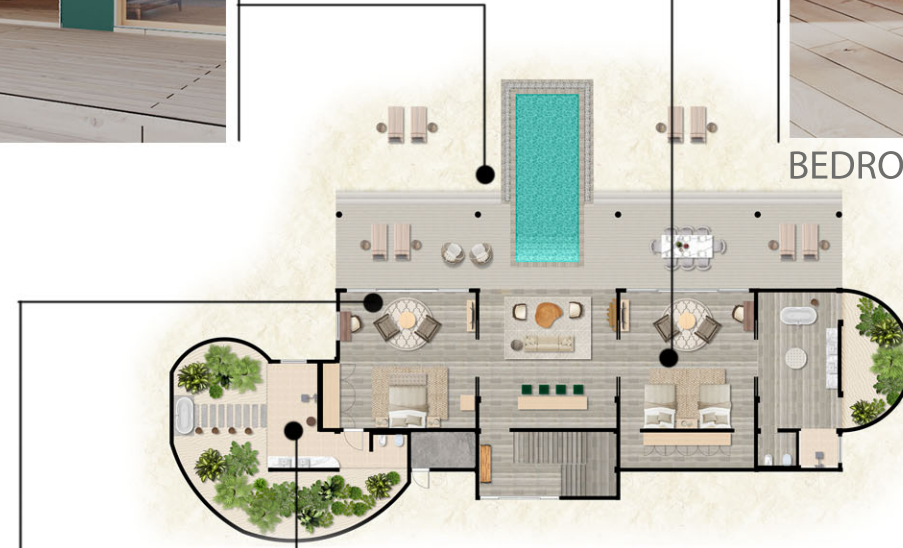

OUTDOOR TERRACE

ZANZIBAR VILLA

FLOOR PLAN

Zanzibar Villa

BAWE ISLAND MAP

ZANZIBAR VILLA

MAIN BEDROOM

BEDROOM 2

BAWE ISLAND MAP

FIRST FLOOR PLAN

SULTAN PALACE

OUTDOOR DECK

BEDROOM 2

GROUND FLOOR PLAN

MAIN BEDROOM

MAIN BATHROOM

SULTAN PALACE

OUTDOOR DECK

DYSON SUPERSONIC HAIRDRYER

FIRST FLOOR PLAN

BATHROOM

BATHROOM

LAGOON SUITE WITH POOL

FLOOR PLAN

BAWE ISLAND MAP

LAGOON SUITE WITH POOL

LOWER DECK

BATHROOM

BEDROOM

BATHROOM