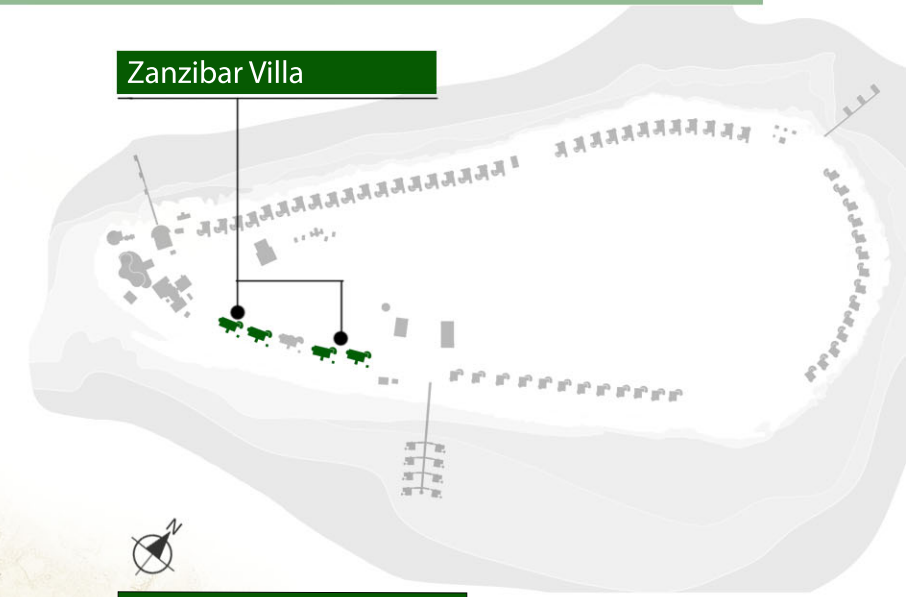

BAWE ISLAND MAP

BEACH VILLA

FLOOR PLAN

BAWE ISLAND MAP

BEACH VILLA

OUTDOOR DECK

BEDROOM

BATHROOM

OUTDOOR TERRACE

BEACH SUITE

FLOOR PLAN

BAWE ISLAND MAP

BEACH SUITE

BEDROOM

OUTDOOR TERRACE

BATHROOM

OUTDOOR TERRACE

ZANZIBAR VILLA

FLOOR PLAN

Zanzibar Villa

BAWE ISLAND MAP

ZANZIBAR VILLA

MAIN BEDROOM

BEDROOM 2