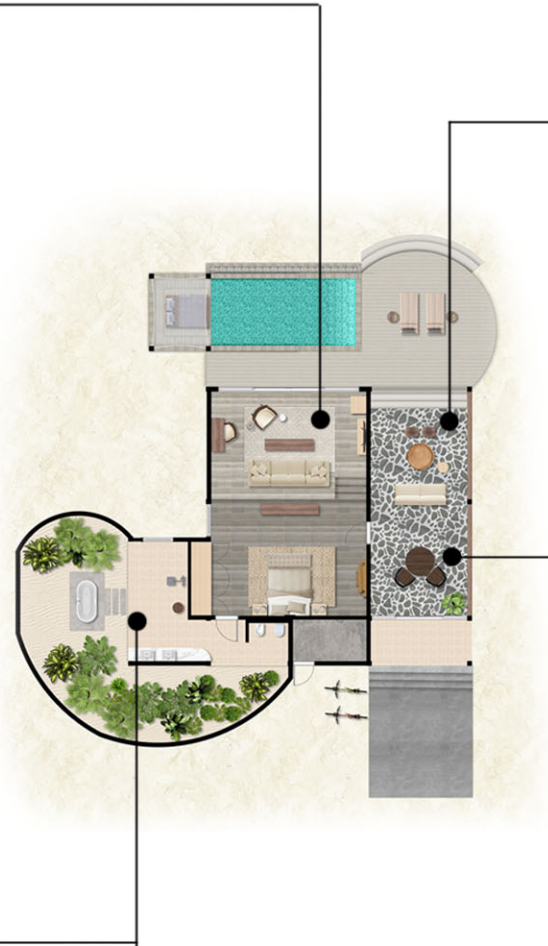

BAWE ISLAND

GUEST VILLAS

Prepared By :

LEGEND :

- | | | |
|---------------------------------|--------------------------|-----------------------------|
| 01 - MAIN BAR & POOL | 10 - HELIPAD | 18 - ZANZIBAR VILLA |
| 02 - MAIN RESTAURANT | 11 - FUTSAL COURT | 19 - SULTAN PALACE |
| 03 - PIZZA & TENPANYAKI KITCHEN | 12 - PADEL COURT | 20 - LAGOON SUITE WITH POOL |
| 04 - RECEPTION | 13 - GYM & YOGA PAVILION | 21 - ARRIVAL JETTY & HEAD |
| 05 - BICYCLE SHOP | 14 - BEACH BAR | 22 - SERVICE JETTY & HEAD |
| 06 - DIVE CENTER | 15 - JUNGLE RESTAURANT | |
| 07 - WATER SPORTS | 16 - BEACH SUITE | |
| 08 - KIDS CLUB | 17 - BEACH VILLA | |
| 09 - SPA | | |

BAWE ISLAND MAP

BEACH VILLA

FLOOR PLAN

BAWE ISLAND MAP

BEACH VILLA

OUTDOOR DECK

BEDROOM

BATHROOM

OUTDOOR TERRACE

BEACH SUITE

FLOOR PLAN

BAWE ISLAND MAP

BEACH SUITE

BEDROOM

OUTDOOR TERRACE

BATHROOM

OUTDOOR TERRACE

ZANZIBAR VILLA

FLOOR PLAN

Zanzibar Villa

BAWE ISLAND MAP

ZANZIBAR VILLA

MAIN BEDROOM

BEDROOM 2