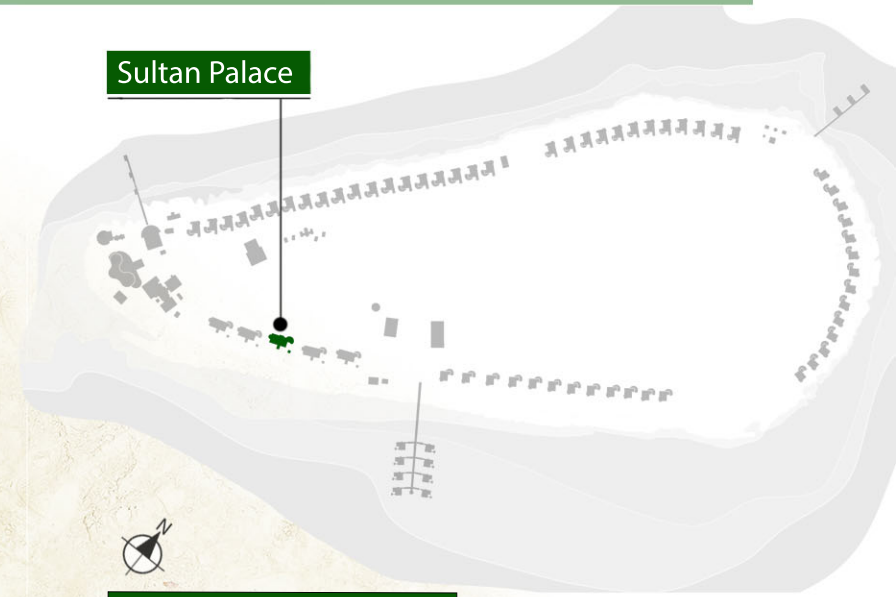

Sultan Palace

BAWE ISLAND MAP