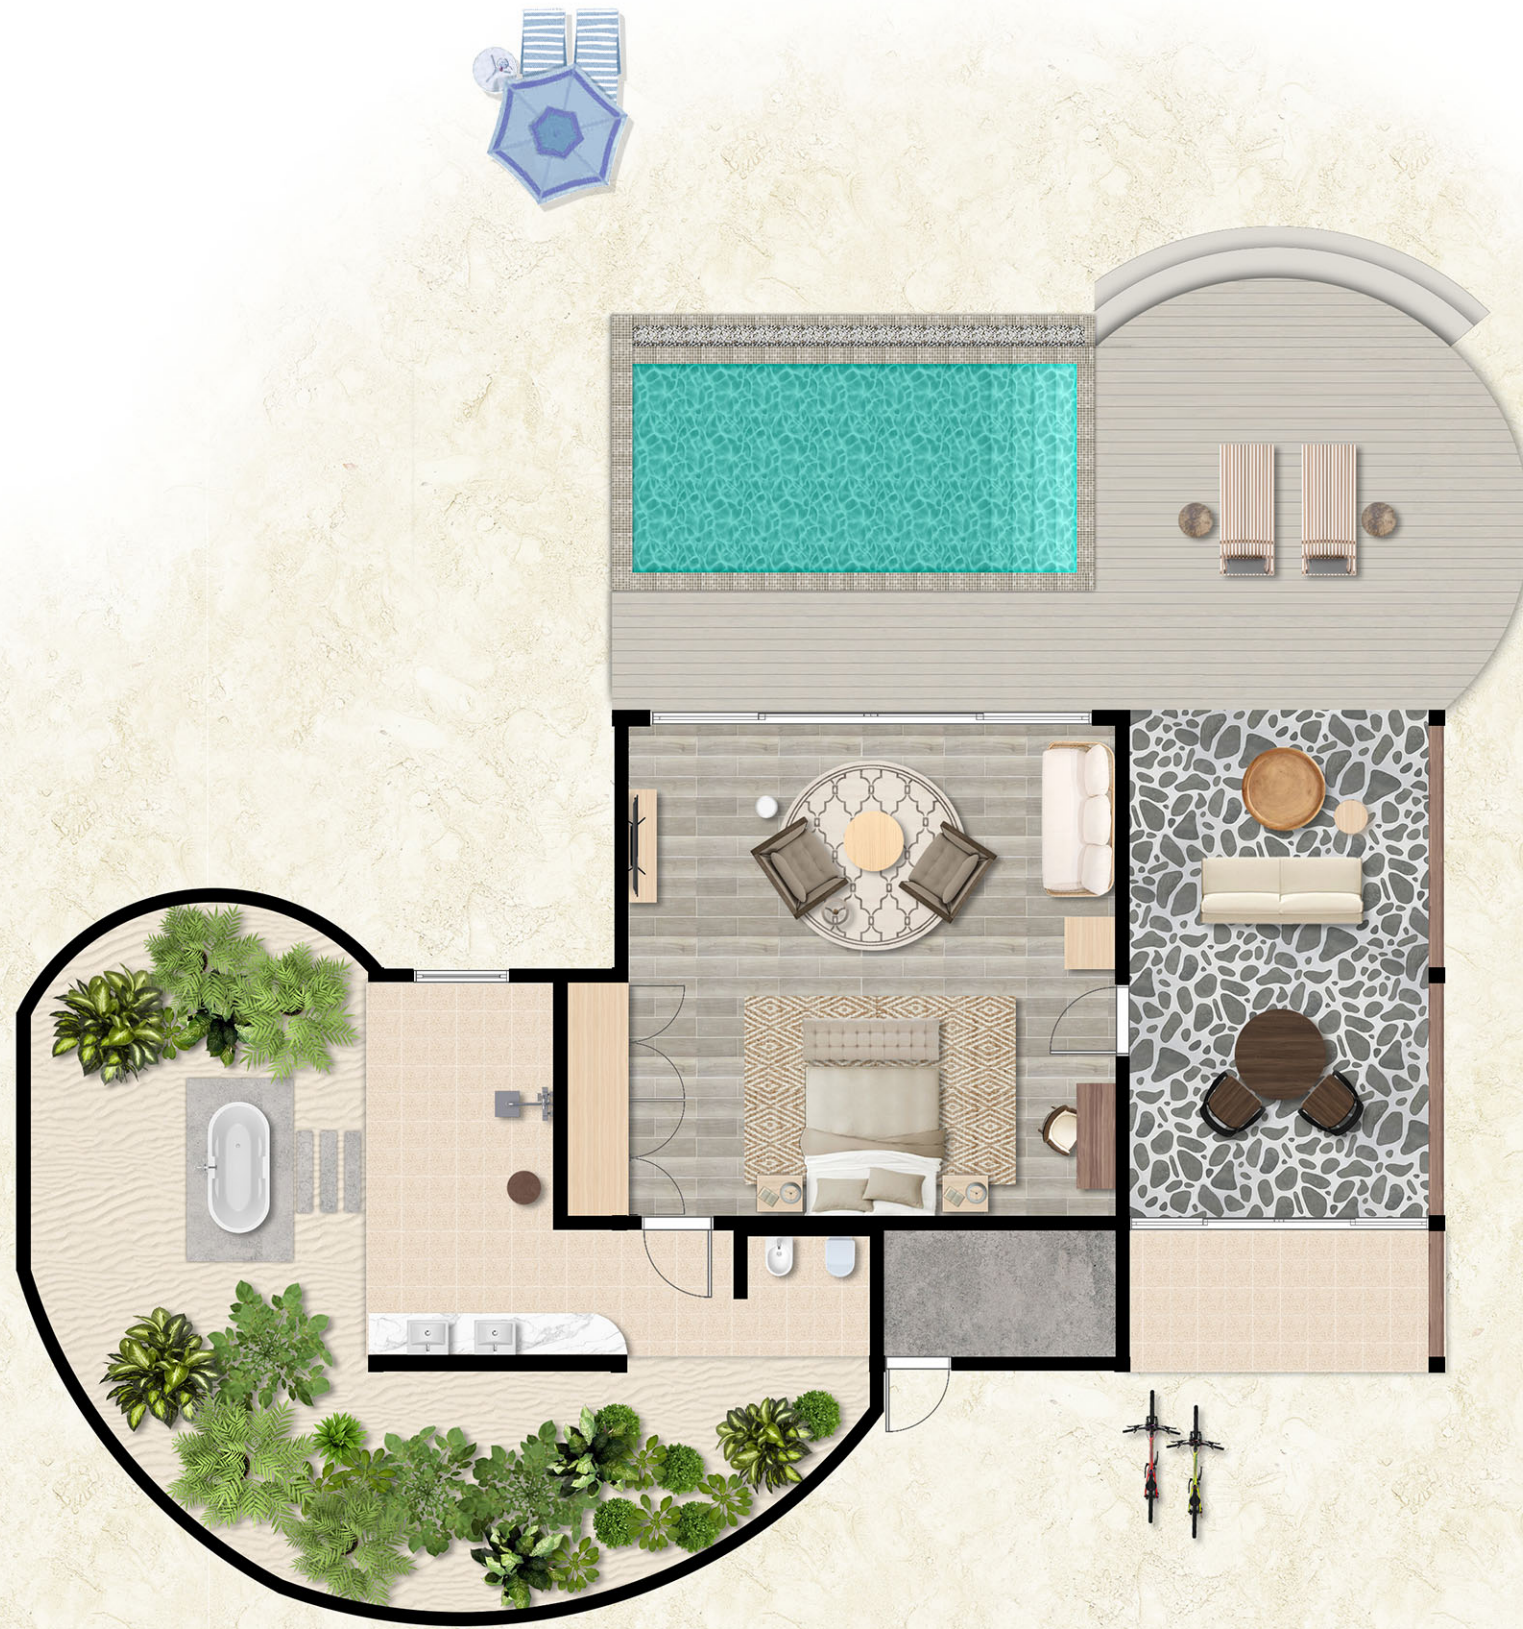

BAWE ISLAND

GUEST VILLAS

Prepared By :

LEGEND :

- | | | |
|---------------------------------|--------------------------|-----------------------------|
| 01 - MAIN BAR & POOL | 10 - HELIPAD | 18 - ZANZIBAR VILLA |
| 02 - MAIN RESTAURANT | 11 - FUTSAL COURT | 19 - SULTAN PALACE |
| 03 - PIZZA & TENPANYAKI KITCHEN | 12 - PADEL COURT | 20 - LAGOON SUITE WITH POOL |
| 04 - RECEPTION | 13 - GYM & YOGA PAVILION | 21 - ARRIVAL JETTY & HEAD |
| 05 - BICYCLE SHOP | 14 - BEACH BAR | 22 - SERVICE JETTY & HEAD |
| 06 - DIVE CENTER | 15 - JUNGLE RESTAURANT | |
| 07 - WATER SPORTS | 16 - BEACH SUITE | |
| 08 - KIDS CLUB | 17 - BEACH VILLA | |
| 09 - SPA | | |

BAWE ISLAND MAP

BEACH VILLA

FLOOR PLAN

BAWE ISLAND MAP

BEACH VILLA

OUTDOOR DECK

BEDROOM

BATHROOM

OUTDOOR TERRACE

BEACH SUITE

FLOOR PLAN

BAWE ISLAND MAP

BEACH SUITE

BEDROOM

OUTDOOR TERRACE

BATHROOM

OUTDOOR TERRACE

ZANZIBAR VILLA

FLOOR PLAN

Zanzibar Villa

BAWE ISLAND MAP

ZANZIBAR VILLA

MAIN BEDROOM

BEDROOM 2