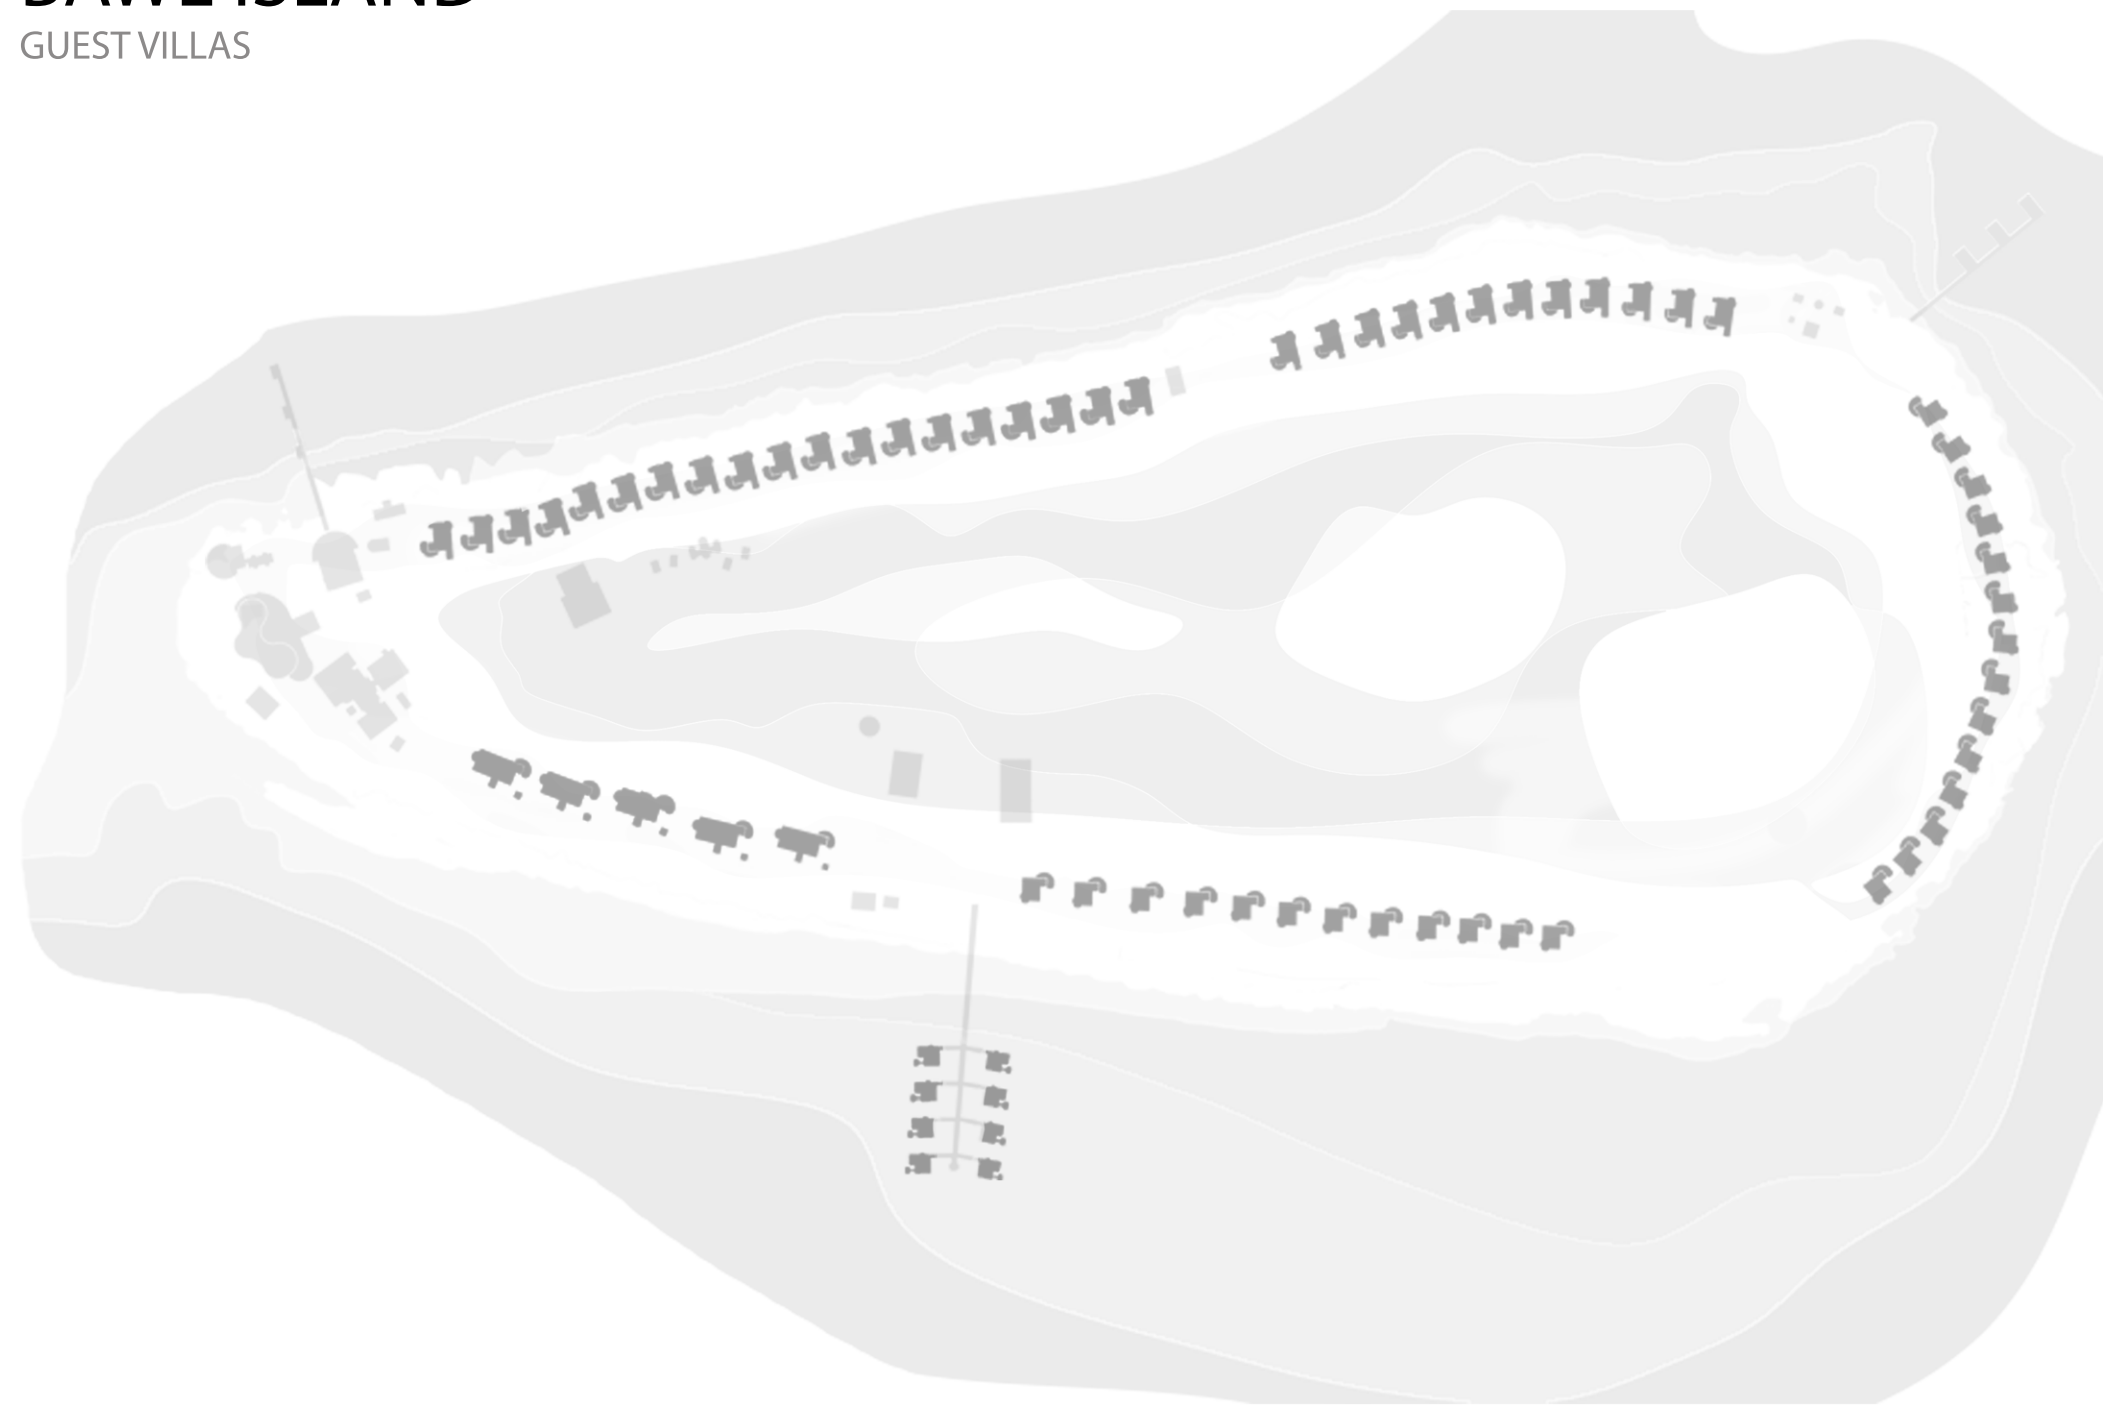

BAWE ISLAND

GUEST VILLAS

Prepared By :

LEGEND :

- | | | |
|---------------------------------|--------------------------|-----------------------------|
| 01 - MAIN BAR & POOL | 10 - HELIPAD | 18 - ZANZIBAR VILLA |
| 02 - MAIN RESTAURANT | 11 - FUTSAL COURT | 19 - SULTAN PALACE |
| 03 - PIZZA & TENPANYAKI KITCHEN | 12 - PADEL COURT | 20 - LAGOON SUITE WITH POOL |
| 04 - RECEPTION | 13 - GYM & YOGA PAVILION | 21 - ARRIVAL JETTY & HEAD |
| 05 - BICYCLE SHOP | 14 - BEACH BAR | 22 - SERVICE JETTY & HEAD |
| 06 - DIVE CENTER | 15 - JUNGLE RESTAURANT | |
| 07 - WATER SPORTS | 16 - BEACH SUITE | |
| 08 - KIDS CLUB | 17 - BEACH VILLA | |
| 09 - SPA | | |

BAWE ISLAND MAP

BEACH VILLA

FLOOR PLAN

BAWE ISLAND MAP

BEACH VILLA

OUTDOOR DECK

BEDROOM

BATHROOM