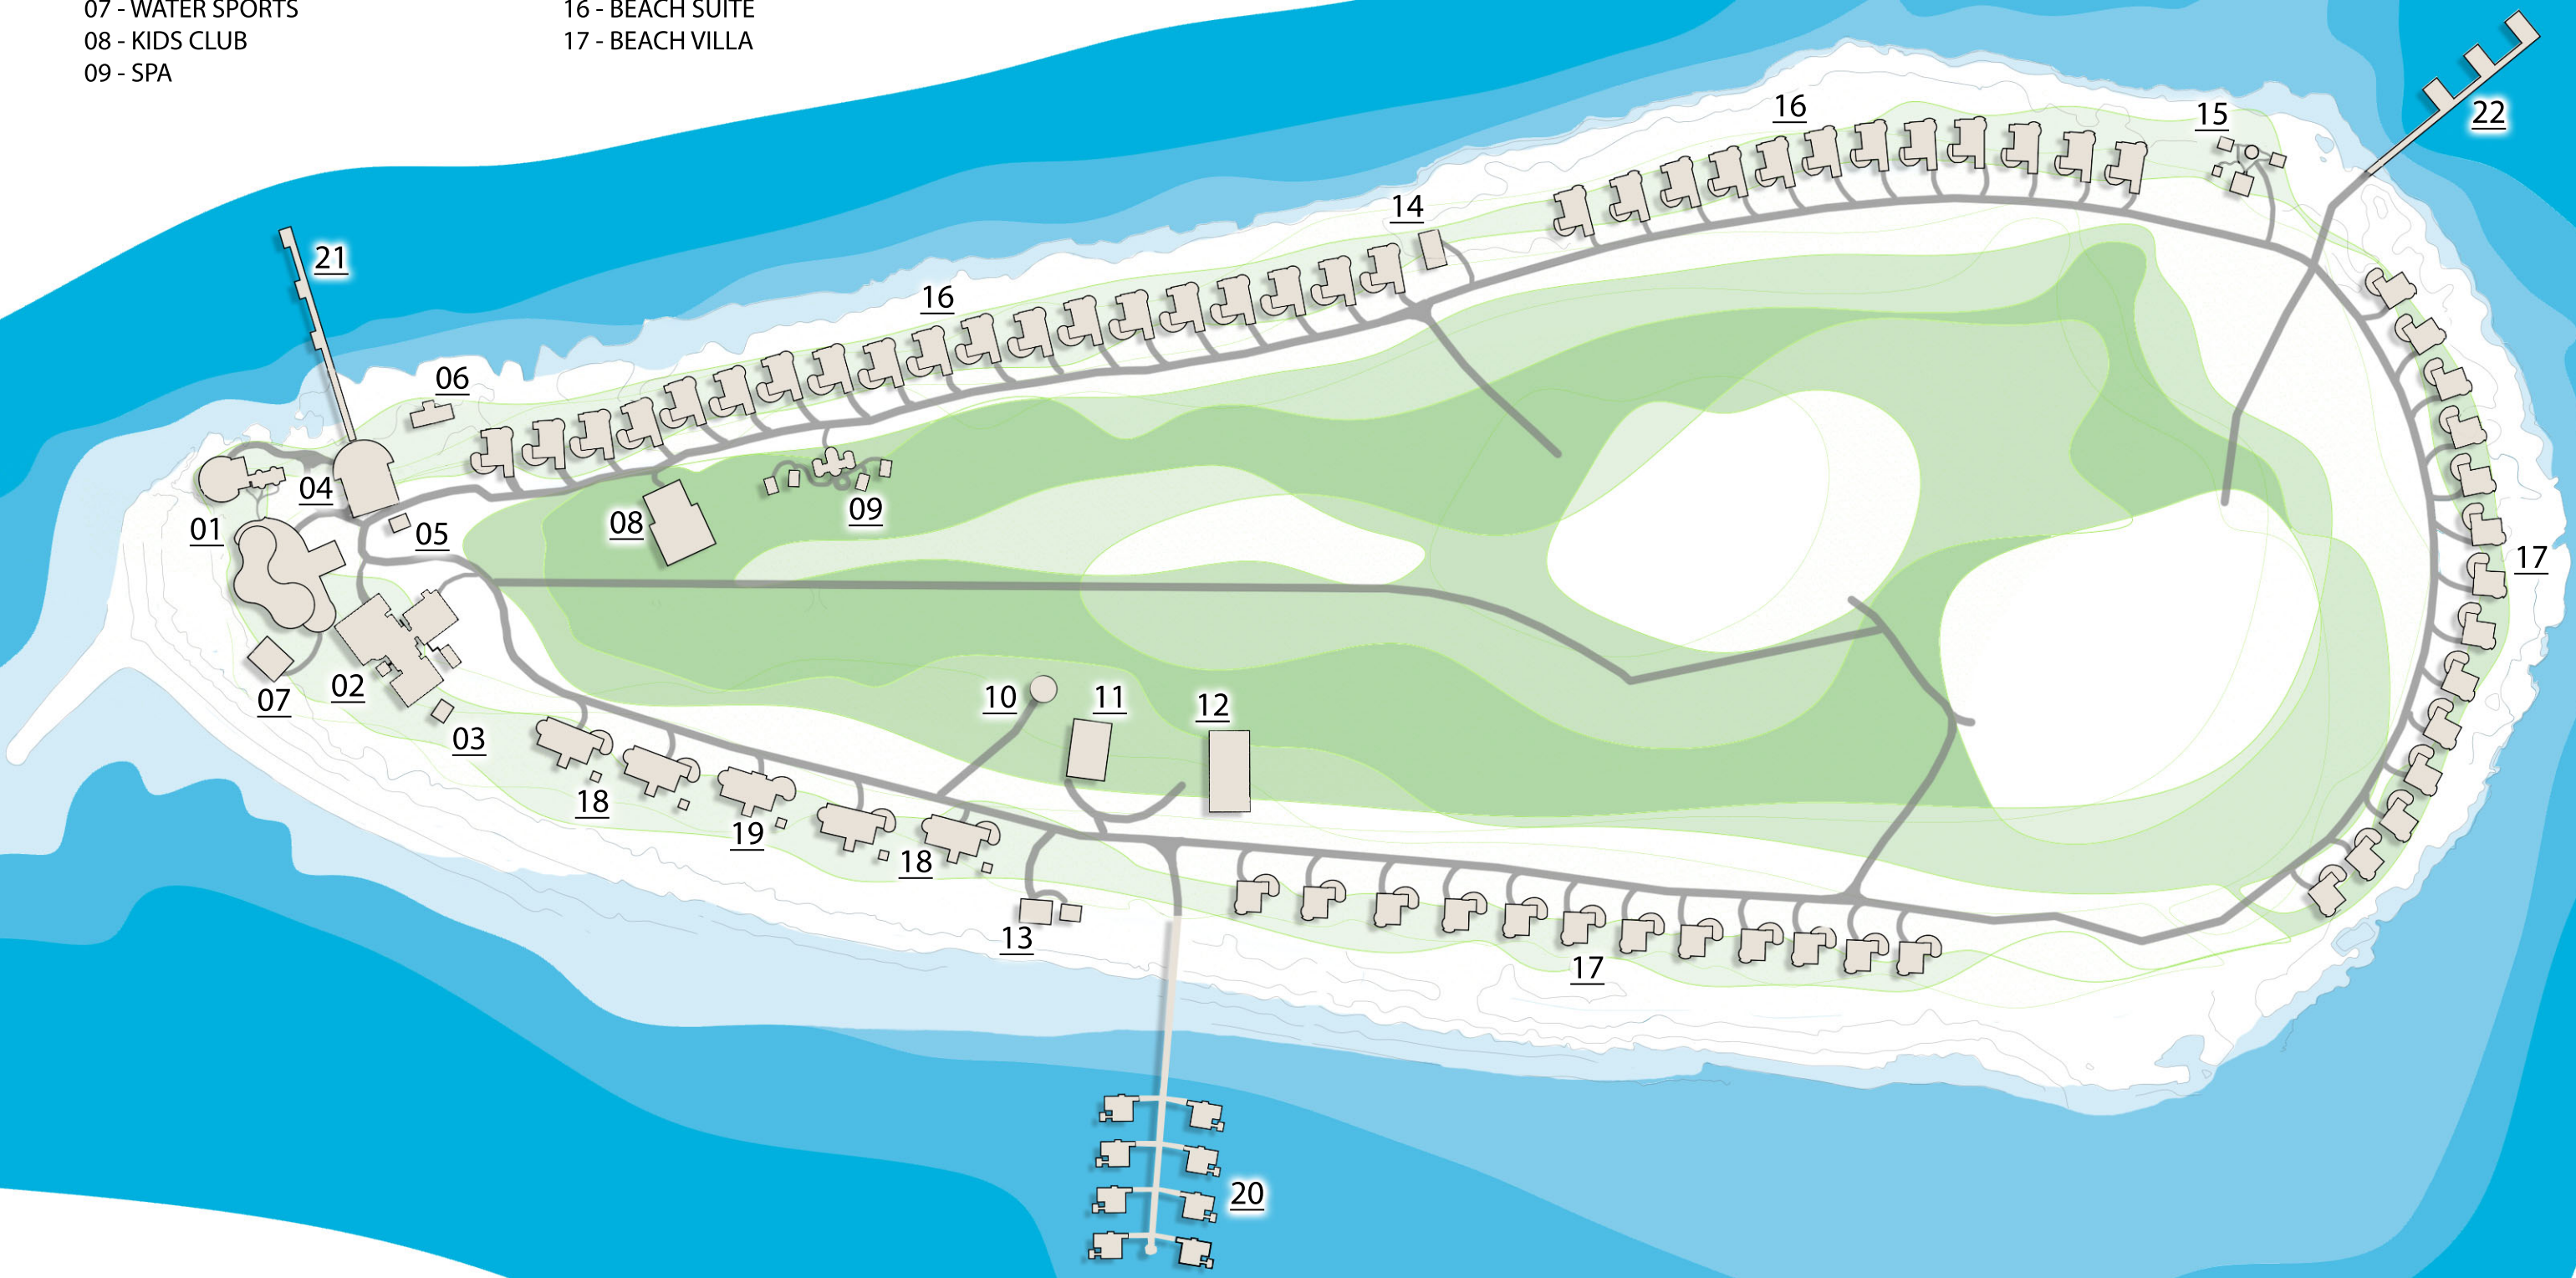

BAWE ISLAND

GUEST VILLAS

Prepared By :

LEGEND :

- | | | |
|---------------------------------|--------------------------|-----------------------------|
| 01 - MAIN BAR & POOL | 10 - HELIPAD | 18 - ZANZIBAR VILLA |
| 02 - MAIN RESTAURANT | 11 - FUTSAL COURT | 19 - SULTAN PALACE |
| 03 - PIZZA & TENPANYAKI KITCHEN | 12 - PADEL COURT | 20 - LAGOON SUITE WITH POOL |
| 04 - RECEPTION | 13 - GYM & YOGA PAVILION | 21 - ARRIVAL JETTY & HEAD |
| 05 - BICYCLE SHOP | 14 - BEACH BAR | 22 - SERVICE JETTY & HEAD |
| 06 - DIVE CENTER | 15 - JUNGLE RESTAURANT | |
| 07 - WATER SPORTS | 16 - BEACH SUITE | |
| 08 - KIDS CLUB | 17 - BEACH VILLA | |
| 09 - SPA | | |

BAWE ISLAND MAP

BEACH VILLA

FLOOR PLAN

BAWE ISLAND MAP

BEACH VILLA

OUTDOOR DECK

BEDROOM

BATHROOM

SULTAN PALACE

OUTDOOR DECK

DYSON SUPERSONIC HAIRDRYER

FIRST FLOOR PLAN

BATHROOM

BATHROOM

LAGOON SUITE WITH POOL

FLOOR PLAN

BAWE ISLAND MAP

LAGOON SUITE WITH POOL

LOWER DECK

BATHROOM

BEDROOM

BATHROOM