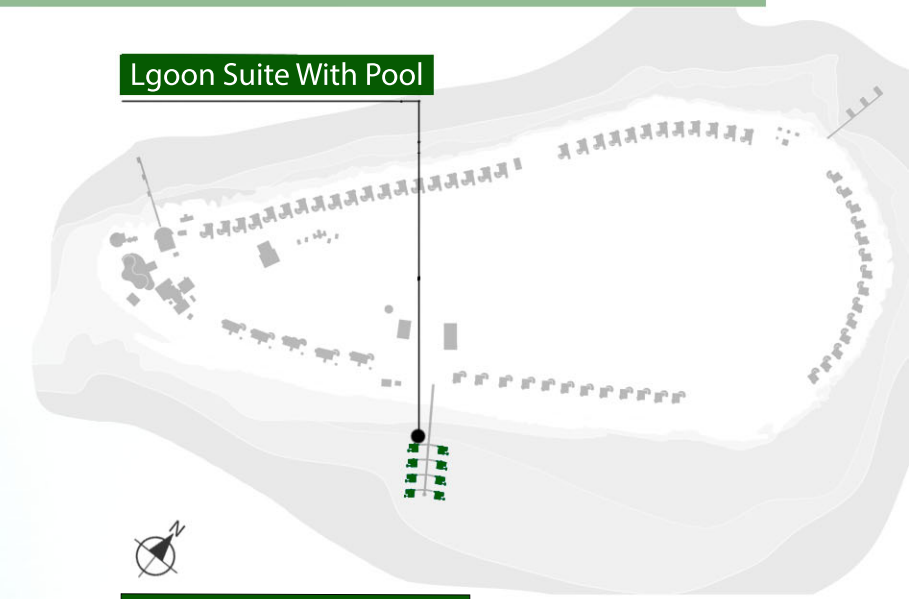

BAWE ISLAND

GUEST VILLAS

Prepared By :

LEGEND :

- | | | |
|---------------------------------|--------------------------|-----------------------------|
| 01 - MAIN BAR & POOL | 10 - HELIPAD | 18 - ZANZIBAR VILLA |
| 02 - MAIN RESTAURANT | 11 - FUTSAL COURT | 19 - SULTAN PALACE |
| 03 - PIZZA & TENPANYAKI KITCHEN | 12 - PADEL COURT | 20 - LAGOON SUITE WITH POOL |
| 04 - RECEPTION | 13 - GYM & YOGA PAVILION | 21 - ARRIVAL JETTY & HEAD |
| 05 - BICYCLE SHOP | 14 - BEACH BAR | 22 - SERVICE JETTY & HEAD |
| 06 - DIVE CENTER | 15 - JUNGLE RESTAURANT | |
| 07 - WATER SPORTS | 16 - BEACH SUITE | |
| 08 - KIDS CLUB | 17 - BEACH VILLA | |
| 09 - SPA | | |

BAWE ISLAND MAP

FIRST FLOOR PLAN

SULTAN PALACE

OUTDOOR DECK

BEDROOM 2

GROUND FLOOR PLAN

MAIN BEDROOM

MAIN BATHROOM

SULTAN PALACE

OUTDOOR DECK

DYSON SUPERSONIC HAIRDRYER

FIRST FLOOR PLAN

BATHROOM

BATHROOM

LAGOON SUITE WITH POOL

FLOOR PLAN

BAWE ISLAND MAP

LAGOON SUITE WITH POOL

LOWER DECK

BATHROOM

BEDROOM

BATHROOM