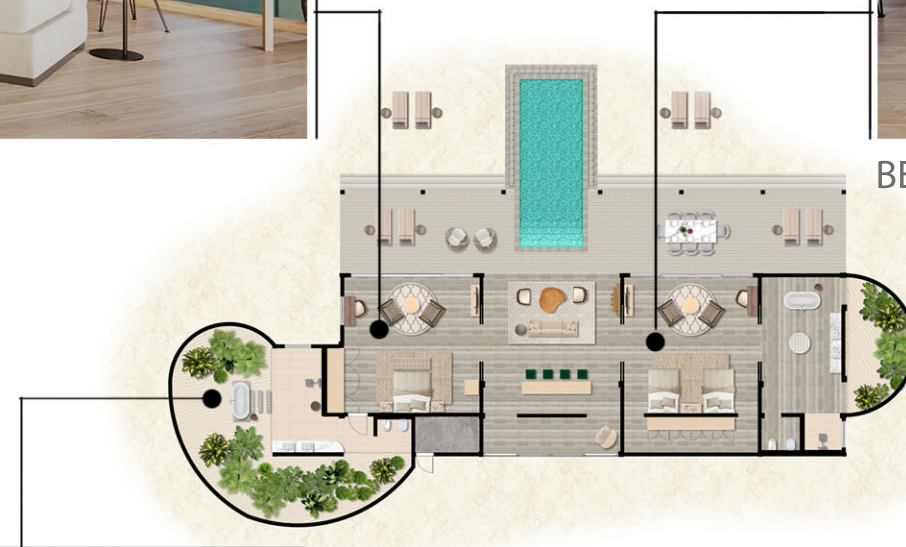

BAWE ISLAND MAP

BEACH VILLA

FLOOR PLAN

BAWE ISLAND MAP

BEACH VILLA

OUTDOOR DECK

BEDROOM

BATHROOM

OUTDOOR TERRACE

BEACH SUITE

FLOOR PLAN

BAWE ISLAND MAP

BEACH SUITE

BEDROOM

OUTDOOR TERRACE

BATHROOM

OUTDOOR TERRACE

ZANZIBAR VILLA

FLOOR PLAN

Zanzibar Villa

BAWE ISLAND MAP

ZANZIBAR VILLA

MAIN BEDROOM

BEDROOM 2

SULTAN PALACE

OUTDOOR DECK

DYSON SUPERSONIC HAIRDRYER

FIRST FLOOR PLAN

BATHROOM

BATHROOM

LAGOON SUITE WITH POOL

FLOOR PLAN