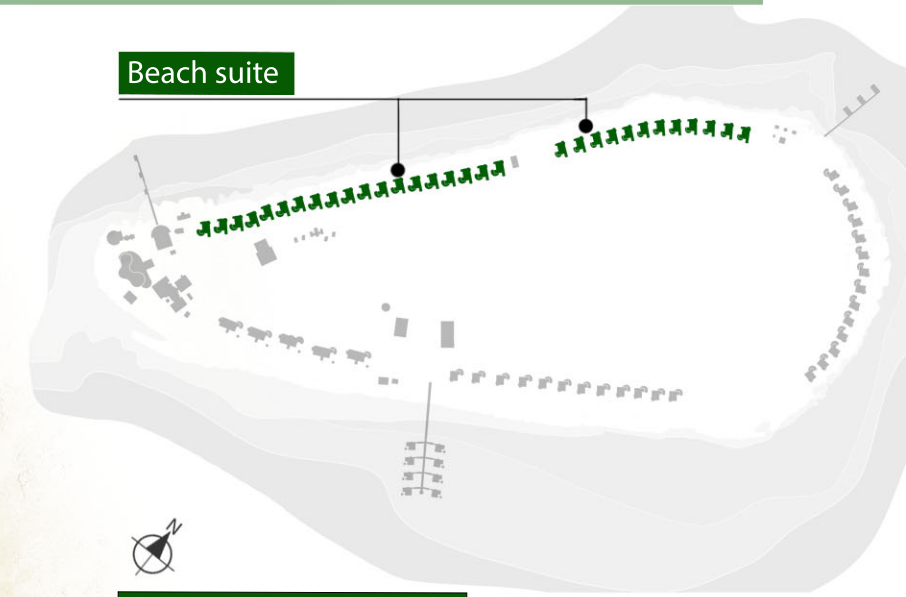

BAWE ISLAND

GUEST VILLAS

Prepared By :

LEGEND :

- | | | |
|---------------------------------|--------------------------|-----------------------------|
| 01 - MAIN BAR & POOL | 10 - HELIPAD | 18 - ZANZIBAR VILLA |
| 02 - MAIN RESTAURANT | 11 - FUTSAL COURT | 19 - SULTAN PALACE |
| 03 - PIZZA & TENPANYAKI KITCHEN | 12 - PADEL COURT | 20 - LAGOON SUITE WITH POOL |
| 04 - RECEPTION | 13 - GYM & YOGA PAVILION | 21 - ARRIVAL JETTY & HEAD |
| 05 - BICYCLE SHOP | 14 - BEACH BAR | 22 - SERVICE JETTY & HEAD |
| 06 - DIVE CENTER | 15 - JUNGLE RESTAURANT | |
| 07 - WATER SPORTS | 16 - BEACH SUITE | |
| 08 - KIDS CLUB | 17 - BEACH VILLA | |
| 09 - SPA | | |

BAWE ISLAND MAP

BEACH VILLA

FLOOR PLAN

BAWE ISLAND MAP

BEACH VILLA

OUTDOOR DECK

BEDROOM

BATHROOM

OUTDOOR TERRACE

BEACH SUITE

FLOOR PLAN

BAWE ISLAND MAP

BEACH SUITE

BEDROOM

OUTDOOR TERRACE

BATHROOM

OUTDOOR TERRACE

ZANZIBAR VILLA

FLOOR PLAN

Zanzibar Villa

BAWE ISLAND MAP

ZANZIBAR VILLA

MAIN BEDROOM

BEDROOM 2