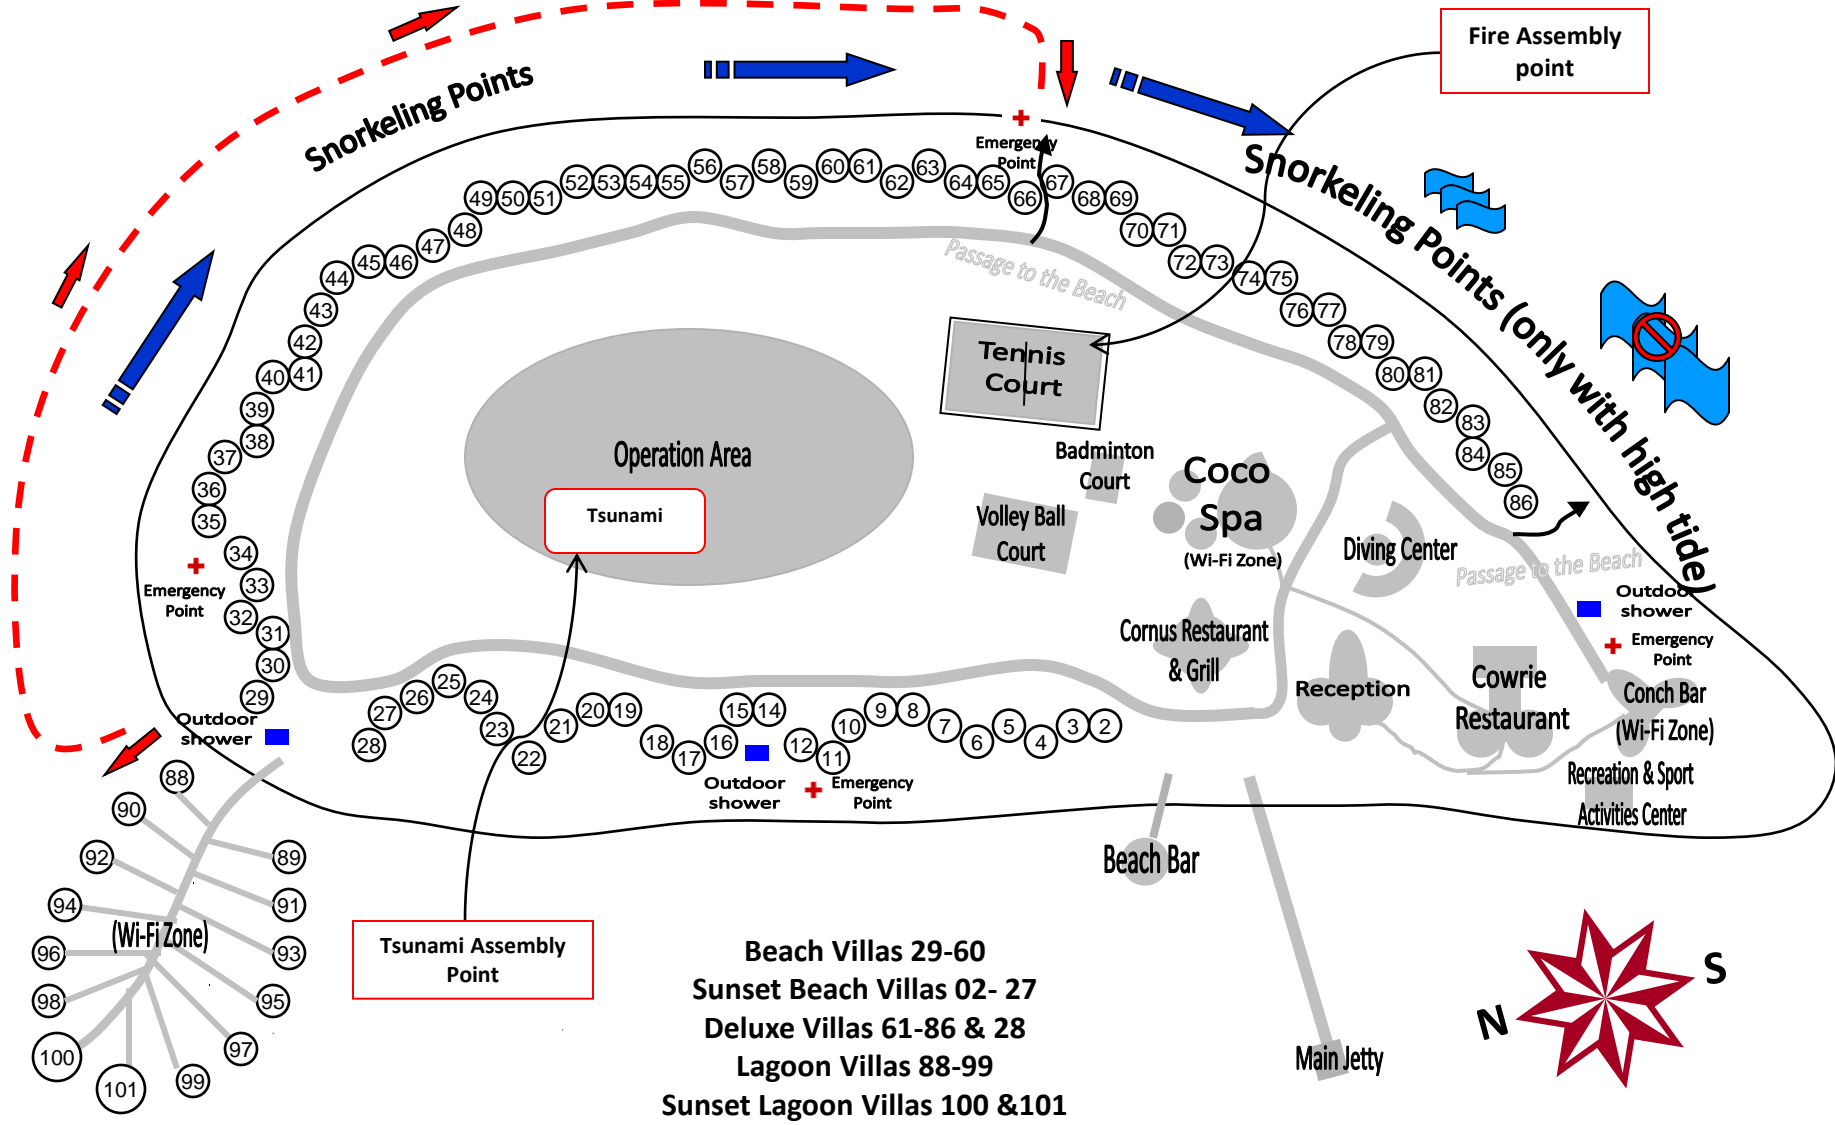

Coco Palm Dhunikolhu Map

Fire Assembly point

Tsunami

Tsunami Assembly Point

Beach Villas 29-60
 Sunset Beach Villas 02- 27
 Deluxe Villas 61-86 & 28
 Lagoon Villas 88-99
 Sunset Lagoon Villas 100 &101

Main Jetty

(Wi-Fi Zone)

Coco Spa (Wi-Fi Zone)

Conch Bar (Wi-Fi Zone)

Operation Area

Tennis Court

Badminton Court

Volley Ball Court

Cornus Restaurant & Grill

Diving Center

Reception

Cowrie Restaurant

Recreation & Sport Activities Center

Beach Bar

Snorkeling Points

Snorkeling Points (only with high tide)

Passage to the Beach

Passage to the Beach

Emergency Point

Emergency Point

Emergency Point

Emergency Point

Outdoor shower

Outdoor shower

Outdoor shower