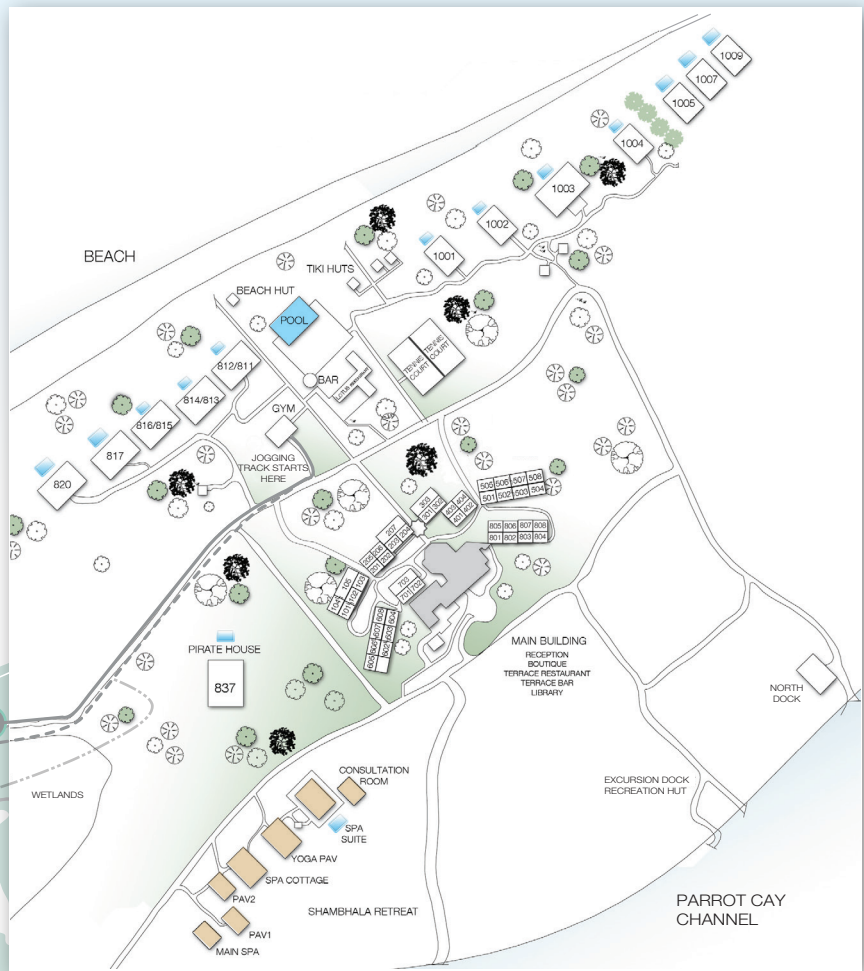

ISLAND MAP

MAP LEGEND

- Parrot Cay Main Building
- Resort and Private Pool
- COMO Shambhala Wellness Centre

ROOM TYPE ROOM NUMBER

RESORT

- Terrace Room 604, 701, 702
- Garden View King 102, 102 – 104, 201 – 206, 301, 302, 401, 402, 503, 507, 603
- Garden View Twin 501, 502, 504 – 506, 508, 602
- Ocean Facing King 403, 404, 605, 606, 608, 801 – 808
- COMO Suite 105, 207, 303, 703

- One Bedroom Beach House 811 – 816
- One Bedroom Beach Villa 1001, 1002, 1004
- Two bedroom Beach House 1005, 1007, 1009
- Two Bedroom Beach Villa 817 – 820
- COMO Villa, Three bedroom 1003

PARROT CAY ESTATE

- Pirate House, Three bedroom 837
- Island Villa, Three bedroom 1101, 1102
- Point House, Three bedroom 7200
- Dhyani House, Three bedroom 7000
- Lucky House, Three bedroom 5111
- Rocky Point, Three bedroom 5113
- Love Pumpkin Guest Villa, Two bedroom 8112
- Love Pumpkin Main House, Three bedroom 8110
- The Residence Main House, Five bedroom 6110
- The Residence Guest Villa, Three bedroom 6111, 6112
- Sanctuary Main House, Three bedroom 8006
- Sanctuary Guest Villa, Four bedroom 8005, 8007
- Tamarind Main House, Three bedroom 8201
- Tamarind Guest Villa, Two bedroom 8200

Gravel loop is an additional 0.4 miles

SOUTH DOCK FOR ARRIVAL/DEPARTURE