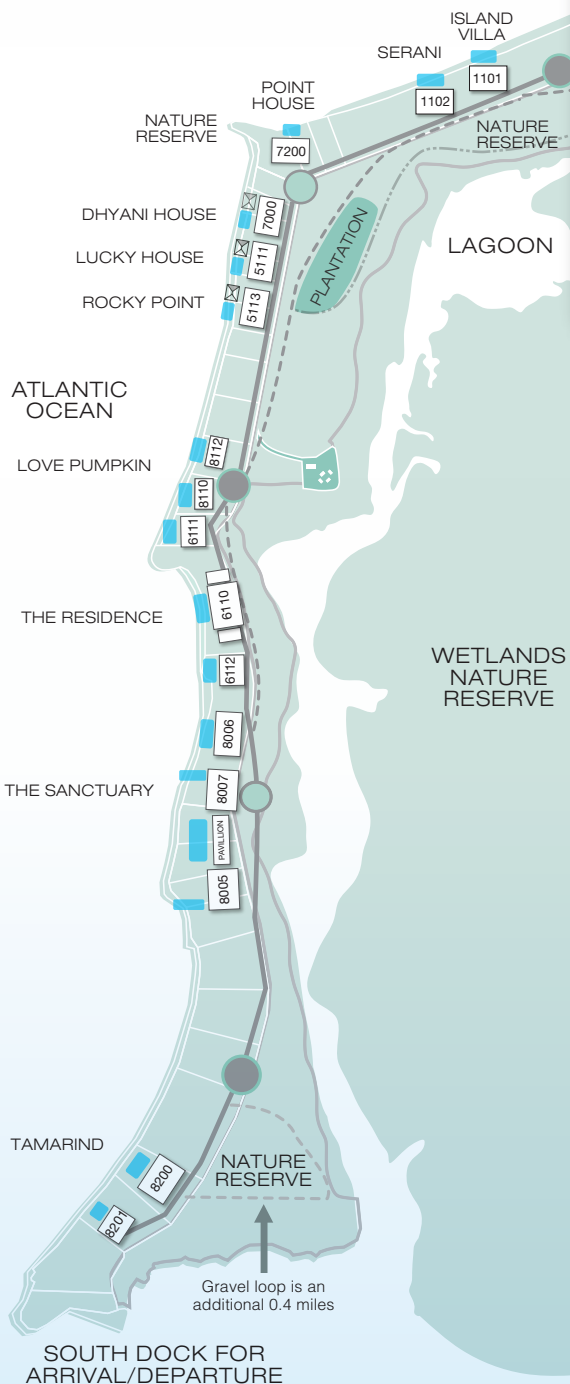

ISLAND MAP

MAP LEGEND

- Parrot Cay Main Building
- Resort and Private Pool
- COMO Shambhala Wellness Centre

ROOM TYPE ROOM NUMBER

RESORT

- Terrace Room 604, 701, 702
- Garden View King 102, 102 – 104, 201 – 206, 301, 302, 401, 402, 503, 507, 603
- Garden View Twin 501, 502, 504 – 506, 508, 602
- Ocean Facing King 403, 404, 605, 606, 608, 801 – 808
- COMO Suite 105, 207, 303, 703

- One Bedroom Beach House 811 – 816
- One Bedroom Beach Villa 1001, 1002, 1004
- Two bedroom Beach House 1005, 1007, 1009
- Two Bedroom Beach Villa 817 – 820
- COMO Villa, Three bedroom 1003

PARROT CAY ESTATE

Gravel loop is an additional 0.4 miles

SOUTH DOCK FOR ARRIVAL/DEPARTURE